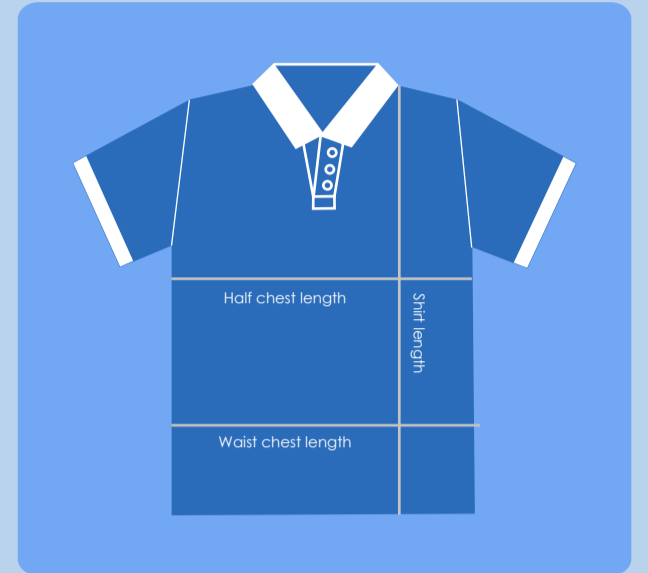

SIZE GUIDE

Asian Male

Size/Length	Half Chest Length (Inches)	Half Waist Length (Inches)	Shirt Length (inches)
XS	18"	18"	26"
S	19"	19"	27"
M	20"	20"	28"
L	21"	21"	29"
XL	22"	22"	30"
2XL	23"	23"	31"
3XL	24"	24"	32"

Asian Female

Size/Length	Half Chest Length (Inches)	Half Waist Length (Inches)	Shirt Length (inches)
XS	15"	14"	20"
S	16"	15"	21"
M	17"	16"	22"
L	18"	17"	23"
XL	19"	18"	24"
2XL	20"	19"	25"
3XL	21"	20"	26"

Asian Kids

Size/Length	Half Chest Length (Inches)	Half Waist Length (Inches)	Shirt Length (inches)
XS	15"	14"	20"
S	16"	15"	21"
M	17"	16"	22"
L	18"	17"	23"
XL	19"	18"	24"